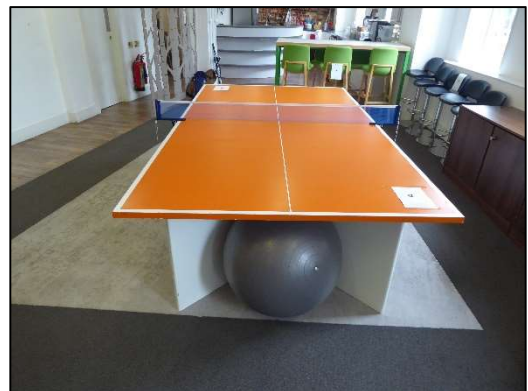

# ONLINE AUCTION

**By order of a retained client we offer for sale by Online Auction:**

Various contemporary office furniture and equipment to include LG 60" & 50" flat screen televisions, a quantity of Herman Miller swivel chairs, a Stiga Elite table tennis table and contemporary upholstered sofas and easy chairs.