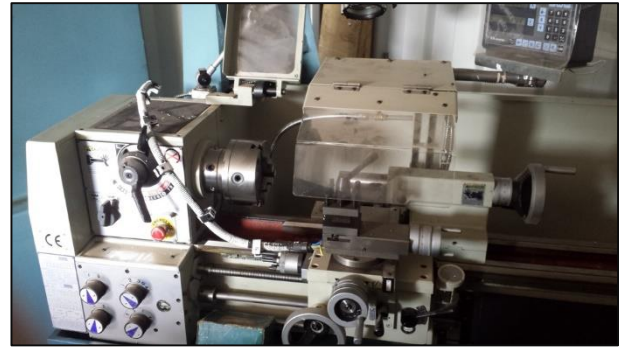

By Order of the Owners

ONLINE TENDER

Baileigh Metal Lathe

**Bidding closes from 3pm
Wednesday 1 June 2016**

**Viewing by appointment
in Kent**

Marriott & Co.

Machinery and Business Assets Valuers

19 East Street Farnham Surrey GU9 7SD
T. 01252 712083 E:sales@marriottco.co.uk
www.marriottco.co.uk